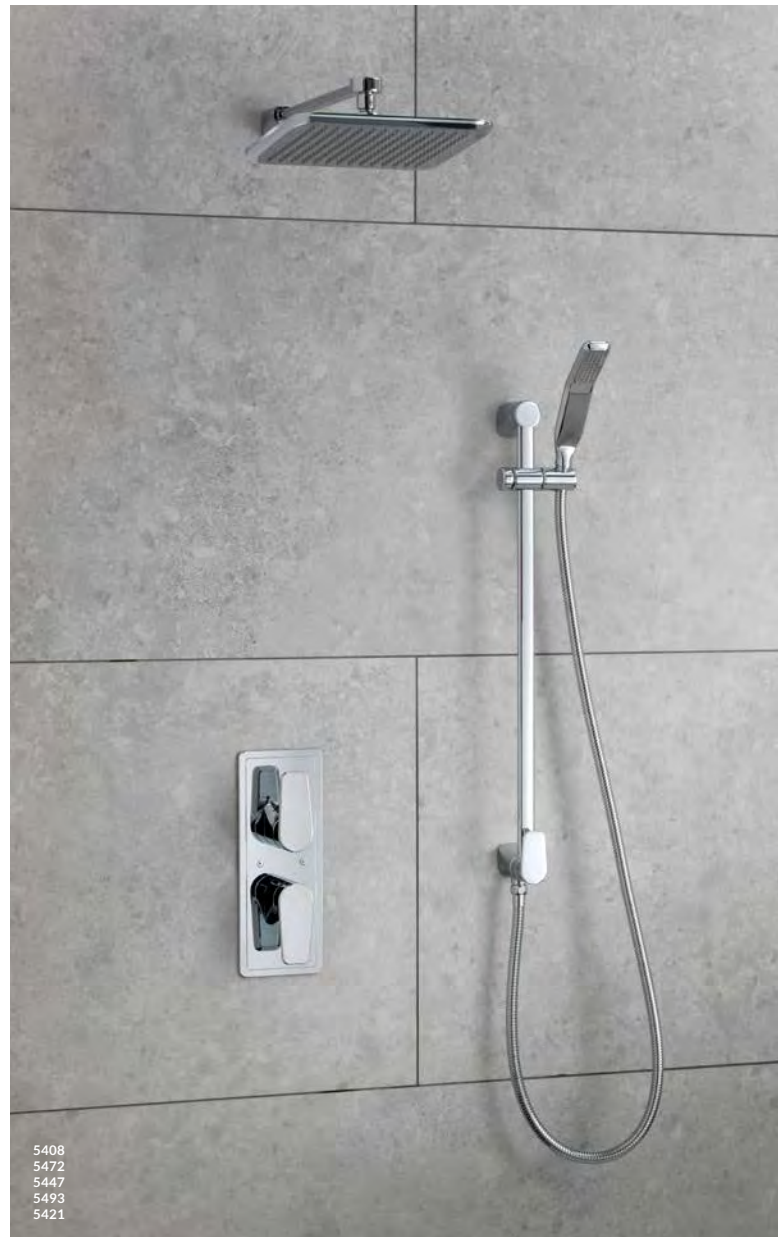

SHOWER

Our showers are thermostatically controlled by a highly accurate wax cartridge. This model features a concealed shower valve for a beautifully simple design with all of the pipework hidden behind the bathroom wall. Our shower valves are precision-machined in a single process and engineered from the highest quality solid brass.

SHOWER SET

- **5408** 10.5" easy clean shower rose
- **5472** Overhead shower arm
- **5447** Sliding rail with shut off
- **5493** Easy clean handshower and hose
- **5451** Concealed thermostatic shower with shut off
- **5421** Concealed thermostatic shower with diverter

SHOWER SET OPTION (Shown below)

- **5447** Sliding rail with shut off
- **5451** Concealed thermostatic shower with shut off
- **5493** Easy clean handshower and hose

5408
5472
5447
5493
5421