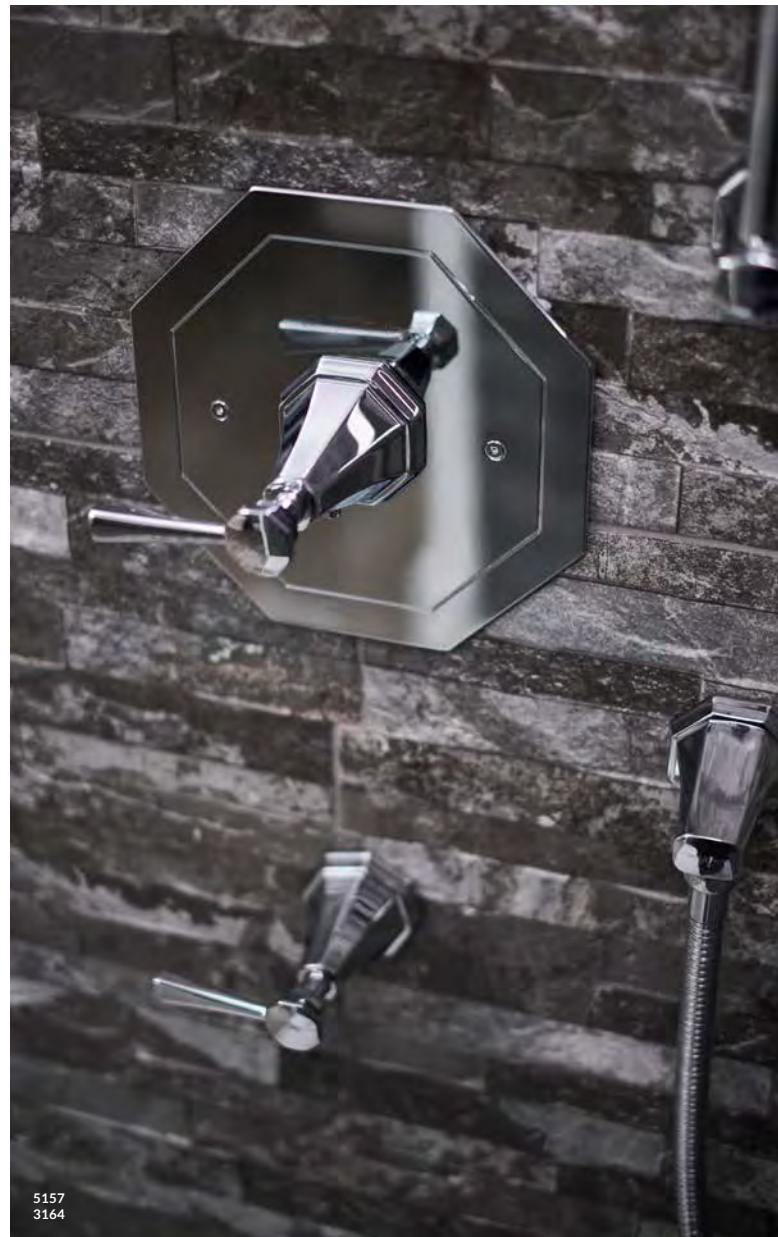

5157
3164

Selected items are available in special finishes.
See page 9.

CHROME

NICKEL

PEWTER