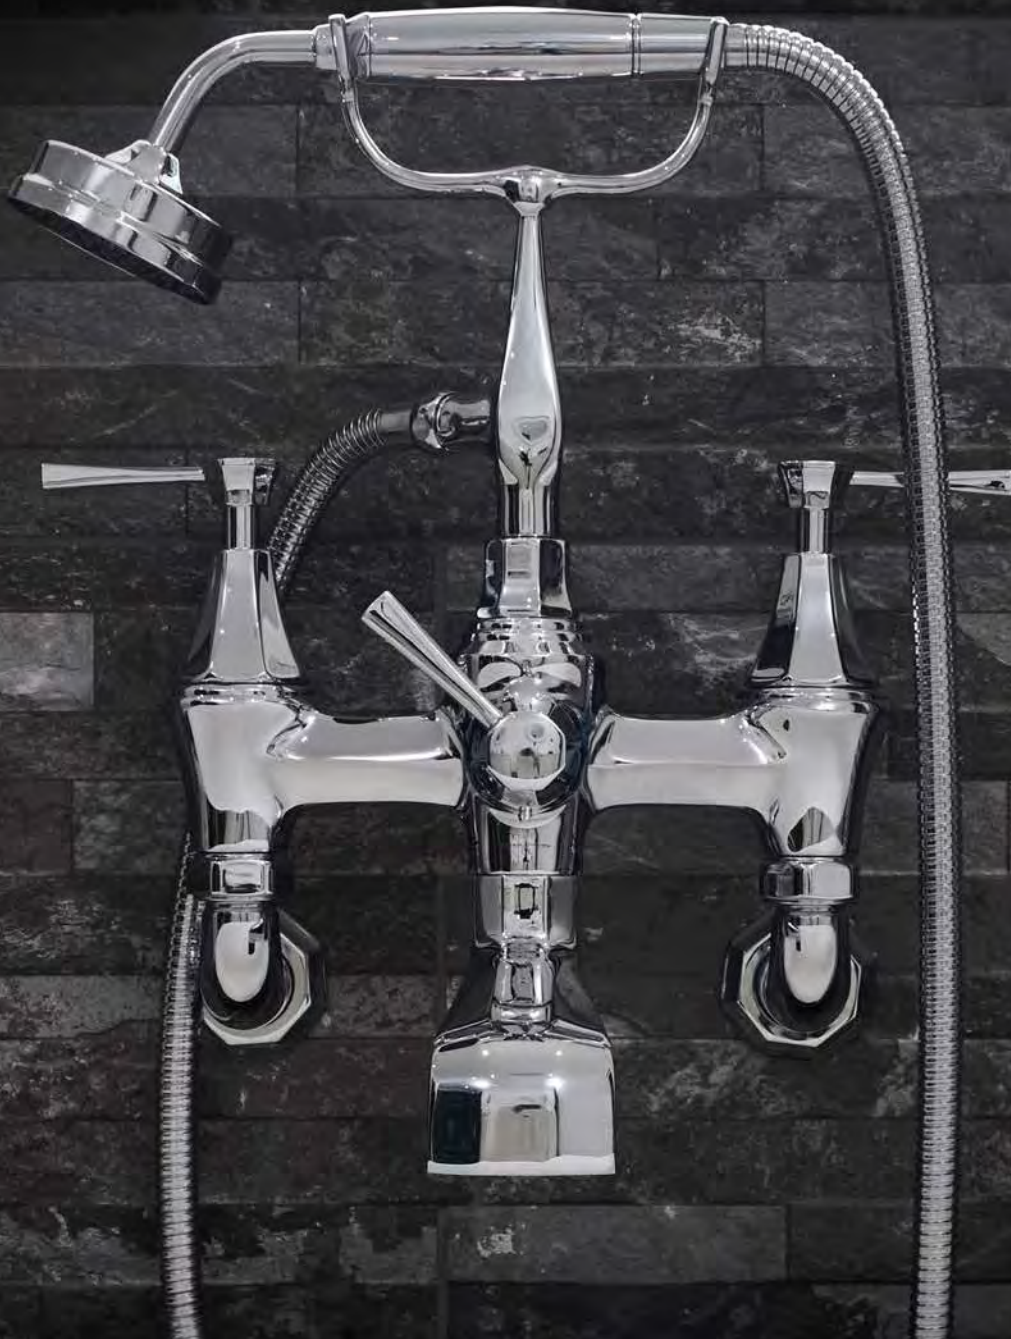

# BATHROOM

THE WORLD'S FINEST RANGE OF BATHROOM FITTINGS

---

**PERRIN & ROWE**<sup>®</sup>  
L O N D O N

UK

A DISTINCTIVE MEMBER OF THE HOUSE OF ROHL