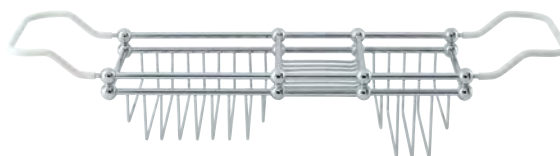

CHROME

NICKEL

PEWTER

ENGLISH
BRONZE

GOLD

POLISHED
BRASS

SATIN
BRASS