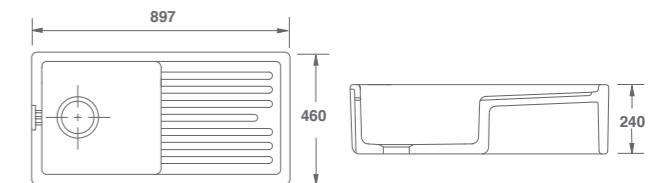

Features | Funktionen | Caratteristiche

Large single bowl sink. Unique patterned front. 3 hole overflow. Standard 90mm waste outlet to accommodate basket strainer or waste disposer.

Große Einzelspüle. Einzigartig gemusterte Front. 3-Loch-Überlauf. Standard-Ablauf von 90-mm-zur Aufnahme eines Siebkorbs.

Grande lavello a vasca singola. Modello frontale unico con troppopieno a tre fori. Scarico da 90mm per filtro a cestello.