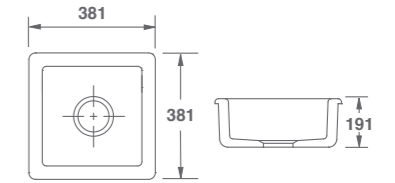

Features | Funktionen | Caratteristiche

Inset or undermount sink. No overflow. Central 90mm waste outlet suitable for basket strainer or waste disposer.

Eingebautes oder untergebautes Becken. Kein Überlauf. Zentraler 90-mm-Ablauf, geeignet für Siebkorb.

Lavello ad incasso o sotto piano. Nessun troppopieno. Scarico da 90mm adatta per il filtro a cestello.