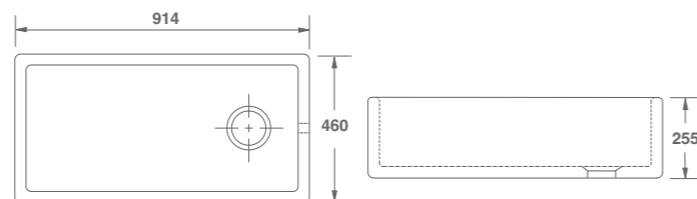

Dimensions | Abmessungen | Dimensioni W:795 x 460 x 255mm

BUTLER 900

SCBU900WH	○ White | Weiß | Bianco	672,60€
SCBU900PN	● Biscuit | Biskuit | Biscotto	672,60€
SCBU900MG	● Matt Grey | Matt-grau | Grigio opaco	739,90€
SCBU900MB	● Matt Black | Matt-schwarz | Nero opaco	739,90€

Dimensions | Abmessungen | Dimensioni W:838 x 460 x 255mm

Features | Funktionen | Caratteristiche

Central 90mm waste outlet suitable for basket strainer or waste disposer. Round overflow.

Zentraler 90-mm-Ablauf, geeignet für Siebkorb. Runder Überlauf.

Scarico centrale a 90mm adatta per il filtro a cestello.

Troppopieno rotondo.

Gallery Collection options available on Butler 600 / 800.

Gallery-Collection Optionen verfügbar auf Butler 600 / 800.

Opzioni della Collezione Galleria disponibili su Butler 600 / 800.

Butler 1000

SCBU101WH	○ White | Weiß | Bianco	792,90€
SCBU101PN	● Biscuit | Biskuit | Biscotto	792,90€
SCBU101MG	● Matt Grey | Matt-grau | Grigio opaco	872,10€
SCBU101MB	● Matt Black | Matt-schwarz | Nero opaco	872,10€

Features | Funktionen | Caratteristiche

Offset 90mm waste outlet suitable for basket strainer or waste disposer. Round overflow.

90-mm-Ablauf geeignet für Stopfen und Kette oder ein 90-mm-Siebkorb. Integrierter Überlauf.

Scarico da 90mm adatta per il filtro a cestello. Troppopieno rotondo.