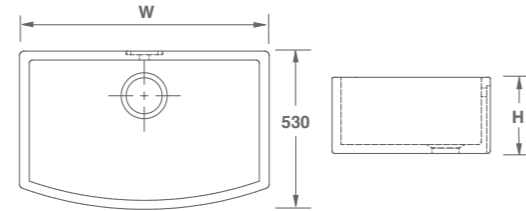

Apron-Fronted Single Bowl Sinks

Einzelbecken mit Schürze vorne | Lavelli con frontale a grembiule singola

Waterside

WATERSIDE 600

SCWT595WH	○ White | Weiß | Bianco	632,90€
SCWT595PN	● Biscuit | Biskuit | Biscotto	632,90€
SCWT595MG	● Matt Grey | Matt-grau | Grigio opaco	696,30€
SCWT595MB	● Matt Black | Matt-schwarz | Nero opaco	696,30€

Dimensions | Abmessungen | Dimensioni W:597 x D:530 x H:220mm

WATERSIDE 800

SCWT760WH	○ White | Weiß | Bianco	754,60€
SCWT760PN	● Biscuit | Biskuit | Biscotto	754,60€
SCWT760MG	● Matt Grey | Matt-grau | Grigio opaco	829,90€
SCWT760MB	● Matt Black | Matt-schwarz | Nero opaco	829,90€

Dimensions | Abmessungen | Dimensioni W:760 x D:530 x H:255mm

Features | Funktionen | Caratteristiche

Bow fronted single bowl sink with 90mm waste outlet to accommodate basket strainer or waste disposer. Round overflow.

Spülbecken mit geschwungener Front und 90-mm-Ablauf zur Aufnahme eines Siebkorb. Runder Überlauf.

Lavello a vasca singola frontale a prua con scarico da 90mm per accogliere il filtro a cestello. Troppopieno rotondo.