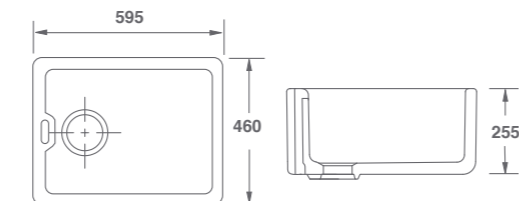

Features | Funktionen | Caratteristiche

Weir overflow. 90mm waste outlet suitable for basket strainer or waste disposer. Special overflow adaptor kit to fit waste disposer or basket strainer.

Überlaufreuse. 90-mm-Ablauf, geeignet für Siebkorb. Spezieller Überlaufadaptersatz passend für Siebkorb.

Troppopieno a strabocco. Scarico da 90mm adatte per filtri a cestello. Speciale kit adattatore per collegamento tra troppopieno e scarico filtro a cestello.