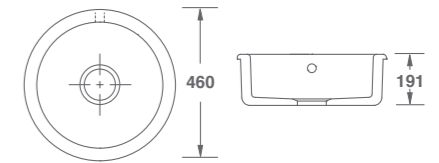

Features | Funktionen | Caratteristiche

Inset or undermount sink. Round overflow. Central 90mm waste outlet suitable for basket strainer or waste disposer.

Eingebautes oder untergebautes Waschbecken. Runder Überlauf. Zentraler 90-mm-Ablauf, geeignet für Siebkorb.

Lavello a incasso o sotto piano. Troppopieno rotondo.

Bocchetta di scarico centrale da 90mm adatta per filtro a cestello.