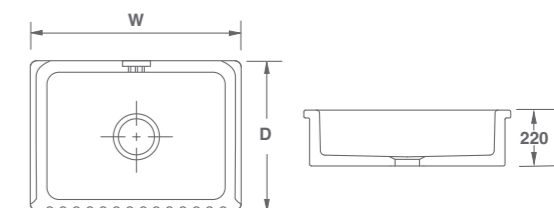

Features | Funktionen | Caratteristiche

Distinctive fluted front. 3 hole overflow. Central 90mm waste outlet for basket strainer or waste disposer.

Markant geriffelte Front. 3-Loch-Überlauf. Zentraler 90-mm-Ablauf für Siebkörbe.

Distintivo frontale scanalato. Troppopieno a tre fori. Scarico centrale da 90mm per filtro a cestello.