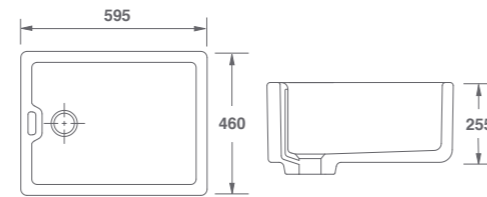

Apron-Fronted Single Bowl Sinks

Einzelbecken mit Schürze vorne | Lavelli con frontale a grembiule singola

Pendle

SCPE595WH	○ White | Weiß | Bianco	335,00€
SCPE595PN	● Biscuit | Biskuit | Biscotto	335,00€
SCPE595MG	● Matt Grey | Matt-grau | Grigio opaco	368,60€
SCPE595MB	● Matt Black | Matt-schwarz | Nero opaco	368,60€

Dimensions | Abmessungen | Dimensioni W:595 x 460 x 255mm

Features | Funktionen | Caratteristiche

Slim wall single bowl sink with 38mm waste outlet to accommodate slotted waste or a 38mm basket strainer. Weir overflow.

Schlankes, einwandiges Spülbecken mit 38-mm-Ablauf und Siebkorb. Integrierter Überlauf.

Lavello a parete sottile a vasca singola con scarico da 38mm un filtro a cestello. Troppopieno a strabocco.