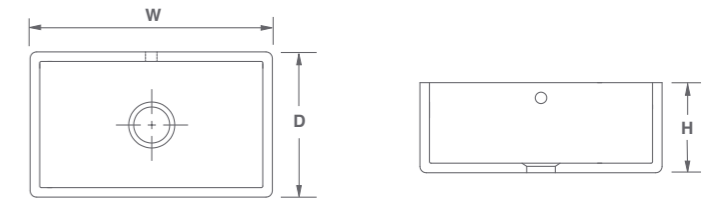

Features | Funktionen | Caratteristiche

Single bowl sink with central 90mm waste outlet suitable for basket strainer or waste disposer. Round overflow.

Einzel Spülbecken mit zentralem 90-mm-Ablauf, geeignet für Siebkorb. Runder Überlauf.

Lavello a vasca singola con scarico centrale da 90mm adatto per il filtro a cestello. Troppopieno rotondo.

Gallery Collection options available on Shaker Single 800.

Gallery-Collection Optionen verfügbar auf Shaker Single 800.

Opzioni della Collezione Galleria disponibili su Shaker Single 800.