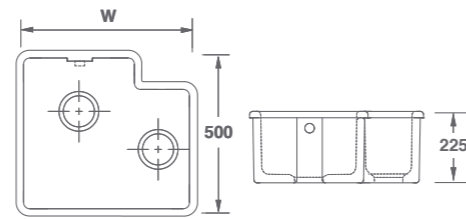

Inset & Undermount Sinks

Einbau- und Unterbauspülen | Lavelli da incasso e sottopiano

Brindle

BRINDLE 600

SCBH595WH	○ White | Weiß | Bianco	437,30€
SCBH595PN	● Biscuit | Biskuit | Biscotto	437,30€
SCBH595MG	● Matt Grey | Matt-grau | Grigio opaco	481,10€
SCBH595MB	● Matt Black | Matt-schwarz | Nero opaco	481,10€

Dimensions | Abmessungen | Dimensioni W:597 x D:530 x H:220mm

BRINDLE 800

SCBH760WH	○ White | Weiß | Bianco	575,50€
SCBH760PN	● Biscuit | Biskuit | Biscotto	575,50€
SCBH760MG	● Matt Grey | Matt-grau | Grigio opaco	632,90€
SCBH760MB	● Matt Black | Matt-schwarz | Nero opaco	632,90€

Dimensions | Abmessungen | Dimensioni W:760 x 500 x 225mm

Features | Funktionen | Caratteristiche

Inset or undermount sink. Round overflow. 90mm waste outlets suitable for basket strainers or waste disposers.

Eingebautes oder untergebautes Becken. Runder Überlauf. 90-mm-Ablauf, geeignet für Siebkorb.

Lavello ad incasso o sotto piano. Troppopieno rotondo. Bocchette di scarico da 90mm adatte per filtri a cestello.