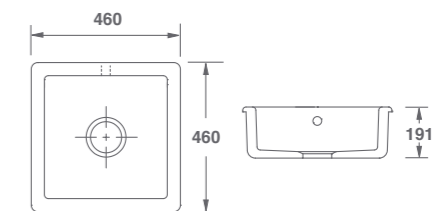

Features | Funktionen | Caratteristiche

Inset or undermount sink. Round overflow. Central 90mm waste outlet suitable for basket strainer or waste disposer.

Eingebautes oder untergebautes Becken. Runder Überlauf. Zentraler 90-mm-Ablauf, geeignet für Siebkorb.

Lavello a incasso o sotto piano. Troppopieno rotondo. Bocchetta di scarico centrale da 90mm adatta per filtro a cestello.