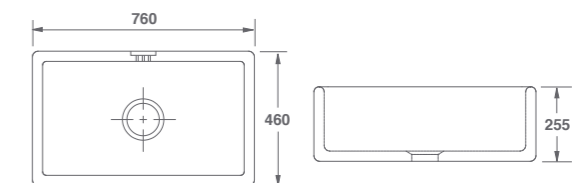

Features | Funktionen | Caratteristiche

Large single bowl sink. Unique patterned front. 3 hole overflow. Standard 90mm waste outlet to accommodate basket strainer or waste disposer.

Große Einzelspüle. Einzigartig gemusterte Front. 3-Loch-Überlauf. Standard-Ablauf von 90-mm-zur Aufnahme eines Siebkorbs.

Grande lavello a vasca singola. Modello frontale unico con troppopieno a tre fori. Scarico da 90mm adatta per filtro a cestello.