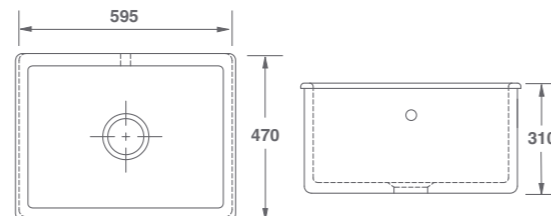

Features | Funktionen | Caratteristiche

Deep, generous single bowl sink that is suitable for laminate worktops. Central 90mm waste outlet suitable for basket strainer or waste disposer. Round overflow.

Tiefe, großzügige Einbeckenspüle, die für Schichtstoff-Arbeitsplatten geeignet ist. Zentraler 90-mm-Ablauf, der für Siebkorb geeignet ist. Runder Überlauf.

Profondo e generoso lavello a vasca singola adatto per piani di lavoro in laminato. Bocchetta centrale da 90mm per il filtro a cestello. Troppopieno rotondo.