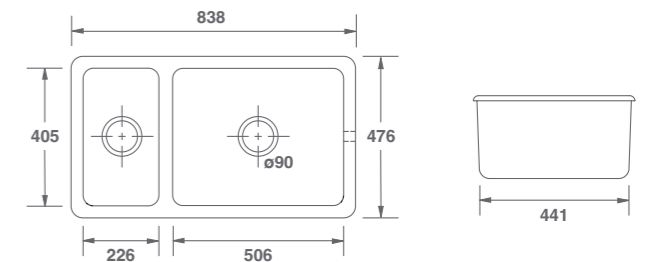

Features | Funktionen | Caratteristiche

Double bowl sink with offset low dividing wall. Round overflow. Central 90mm waste outlets suitable for basket strainers or waste disposers.

Doppelspülbecken mit versetzter niedriger Trennwand. Runder Überlauf. Zentraler 90-mm-Ablauf, geeignet für Siebkorb.

Lavello a incasso o sotto piano, doppia vasca con parete divisoria bassa sfalsata. Troppopieno rotondo. Bocchette di scarico centrale da 90mm adatta a per filtro a cestello.